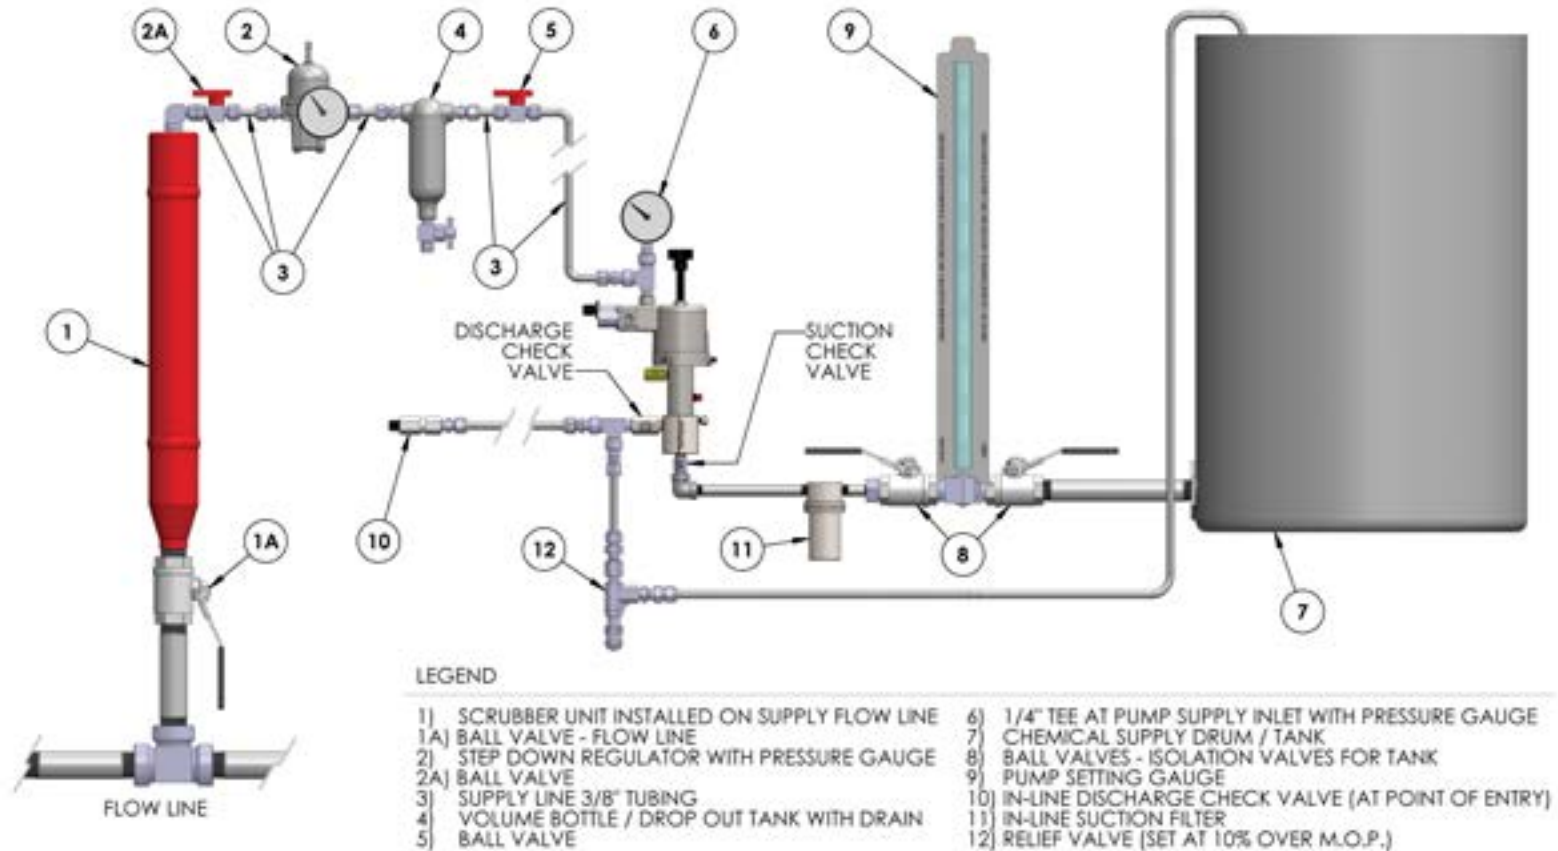

Suggested Pump Installation and System Set up

107 Commission Blvd., Lafayette, LA 70508 • P.O. Box 80769, Lafayette, LA 70598-0769
(337) 235-9838 • Fax (337) 235-9852 • www.siderwinderpumps.com