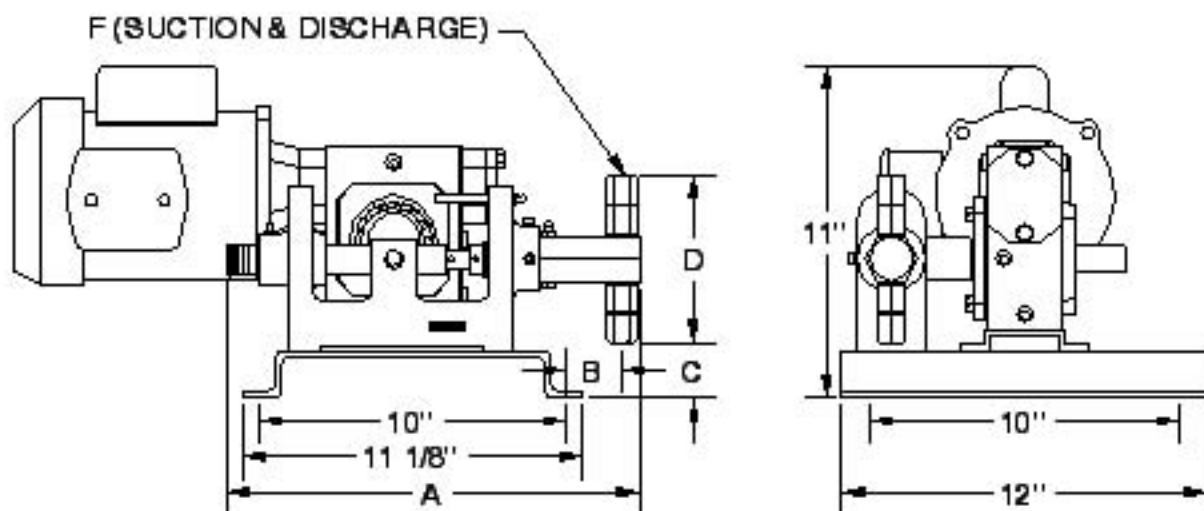

V-10

V-10 VERTICAL

PISTON SIZE	A	B	C	D	E	F
1/4" THRU 5/8"	14"	2"	2"	6"	24"	1/4" NPT
1"	15"	2"	1/2"	8"	25"	1/2" NPT
1 1/2" & 2"	20"	7"	1/2"	8"	29"	1" NPT

V-10 QUAD