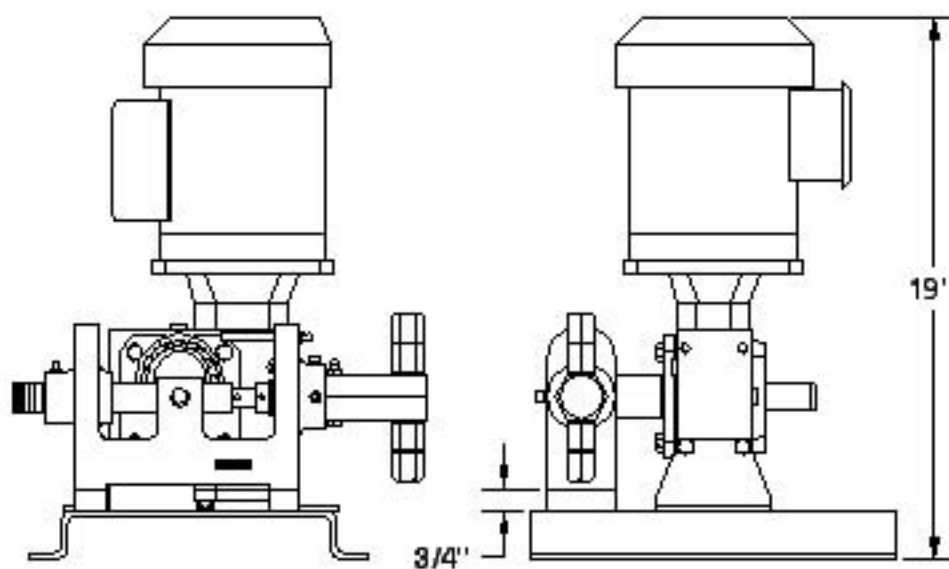

V-10

V-10 VERTICAL

PISTON SIZE	A	B	C	D	E	F
1/4" THRU 5/8"	14"	2"	2"	6"	24"	1/4" NPT
1"	15"	2"	1/2"	8"	25"	1/2" NPT
1 1/2" & 2"	20"	7"	1/2"	8"	29"	1" NPT

V-10 QUAD